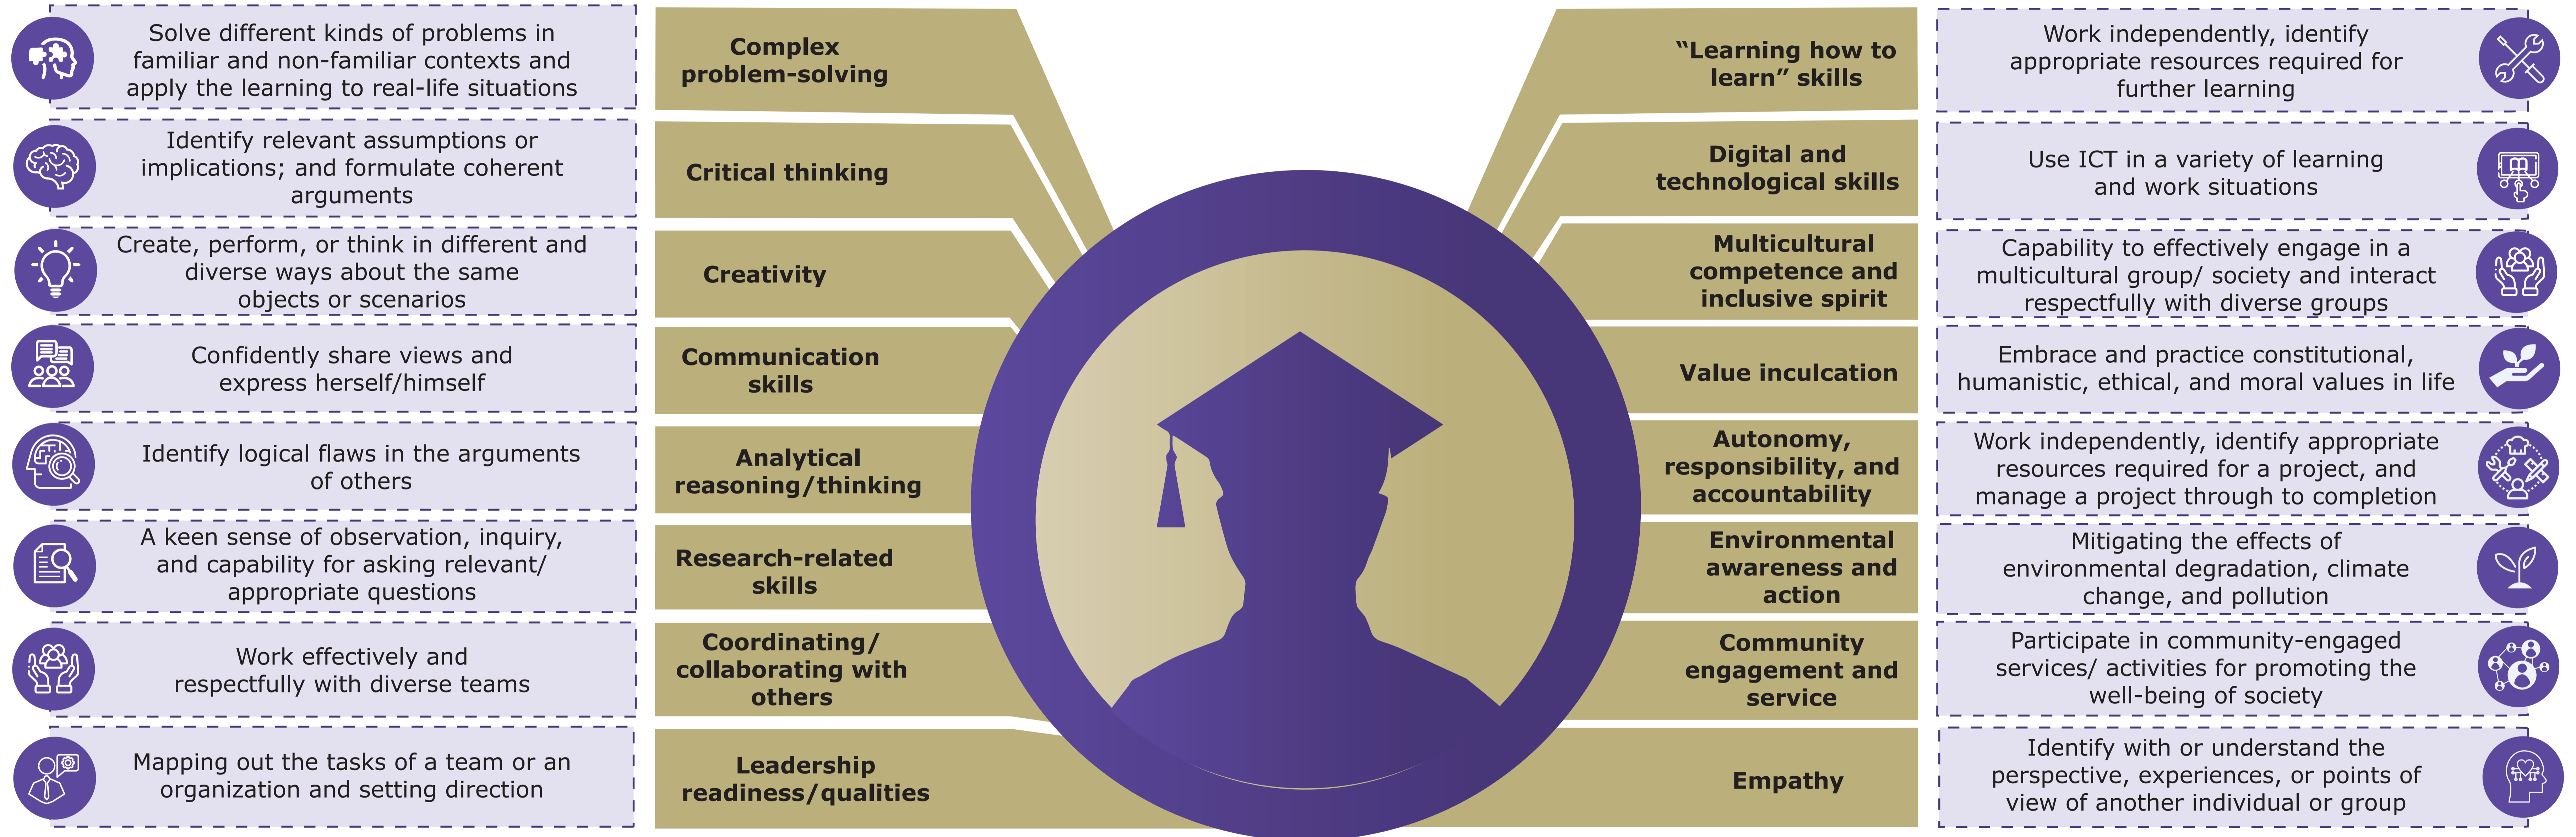

Graduate Attributes and Descriptors

Generic learning outcomes

National Higher Education Qualifications Framework (NHEQF)

https://www.ugc.gov.in/pdfnews/2990035_Final-NHEQF.pdf